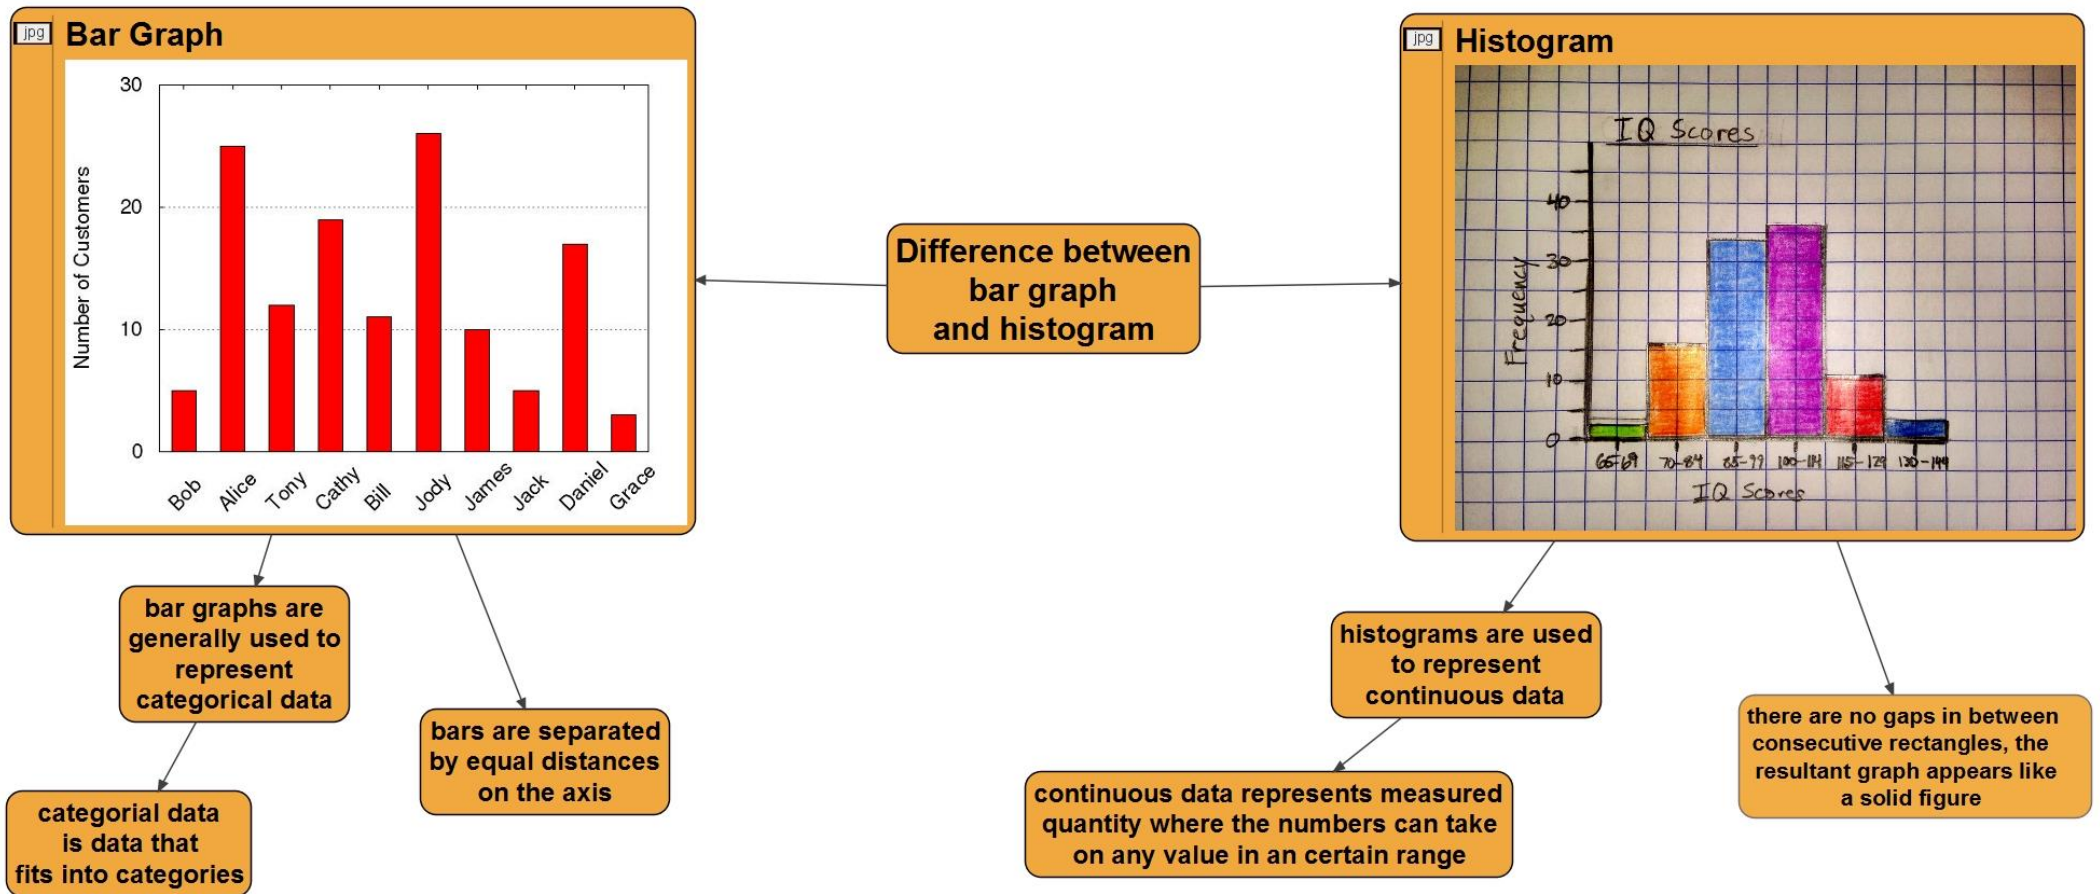

E-content: This is a mind map explaining the difference between bar graph and histogram.

E-content type: Image

What does it explain?

This mind map explains the differences between a bar graph and a histogram.

How this e-content can be used?

This e-content can be used to explain the differences between a bar graph and a histogram to the learners. This can be helpful for a teacher to explain the differences between the two by showing the diagrams simultaneously to give a better understanding of them by explaining about the differences, side-by-side showing them on the diagrams given.